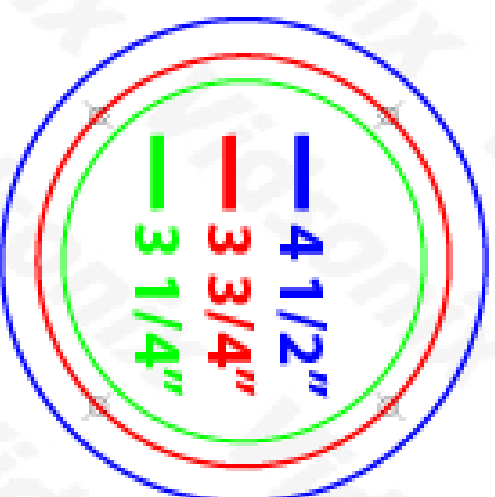

VIDSONIX - SPEAKER SIZE CHART - MARINAVOX

— 2 5/8"

— 2 3/16"

— 2"

— 3 1/2"

— 3 3/16"

— 2 7/8"

— 3 15/16"

— 3 9/16"

— 3 1/8"

4"

— 5 1/8"

— 4 5/8"

— 4"

— 6"

— 5 5/16"

— 4 1/2"

— 7"

— 6 1/16"

— 5 1/4"