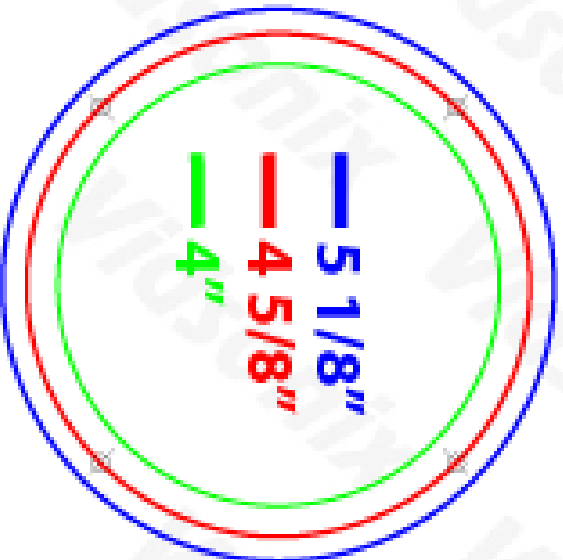

VIDSONIX - SPEAKER SIZE CHART - MARINAVOX

— 2 5/8"

— 2 3/16"

— 2"

— 3 1/2"

— 3 3/16"

— 2 7/8"

— 3 15/16"

— 3 9/16"

— 3 1/8"

4"

— 5 1/8"

— 4 5/8"

— 4"

— 6"

— 5 5/16"

— 4 1/2"

— 7"

— 6 1/16"

— 5 1/4"