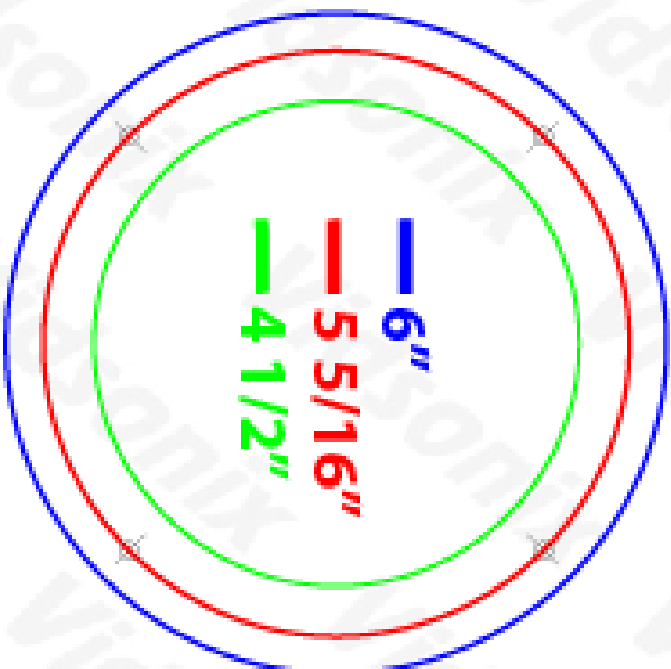

VIDSONIX - SPEAKER SIZE CHART - MARINAVOX

— 2 5/8"

— 2 3/16"

— 2"

— 3 1/2"

— 3 3/16"

— 2 7/8"

— 3 15/16"

— 3 9/16"

— 3 1/8"

4"

— 5 1/8"

— 4 5/8"

— 4"

— 6"

— 5 5/16"

— 4 1/2"

— 7"

— 6 1/16"

— 5 1/4"