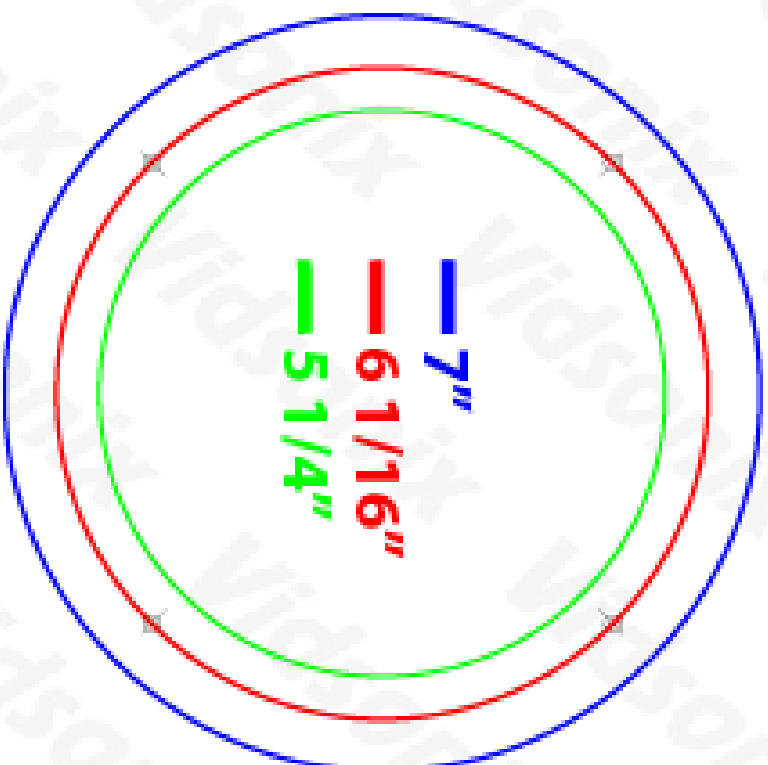

VIDSONIX - SPEAKER SIZE CHART - MARINAVOX

— 2 5/8"

— 2 3/16"

— 2"

— 3 1/2"

— 3 3/16"

— 2 7/8"

— 3 15/16"

— 3 9/16"

— 3 1/8"

4"

— 5 1/8"

— 4 5/8"

— 4"

— 6"

— 5 5/16"

— 4 1/2"

— 7"

— 6 1/16"

— 5 1/4"